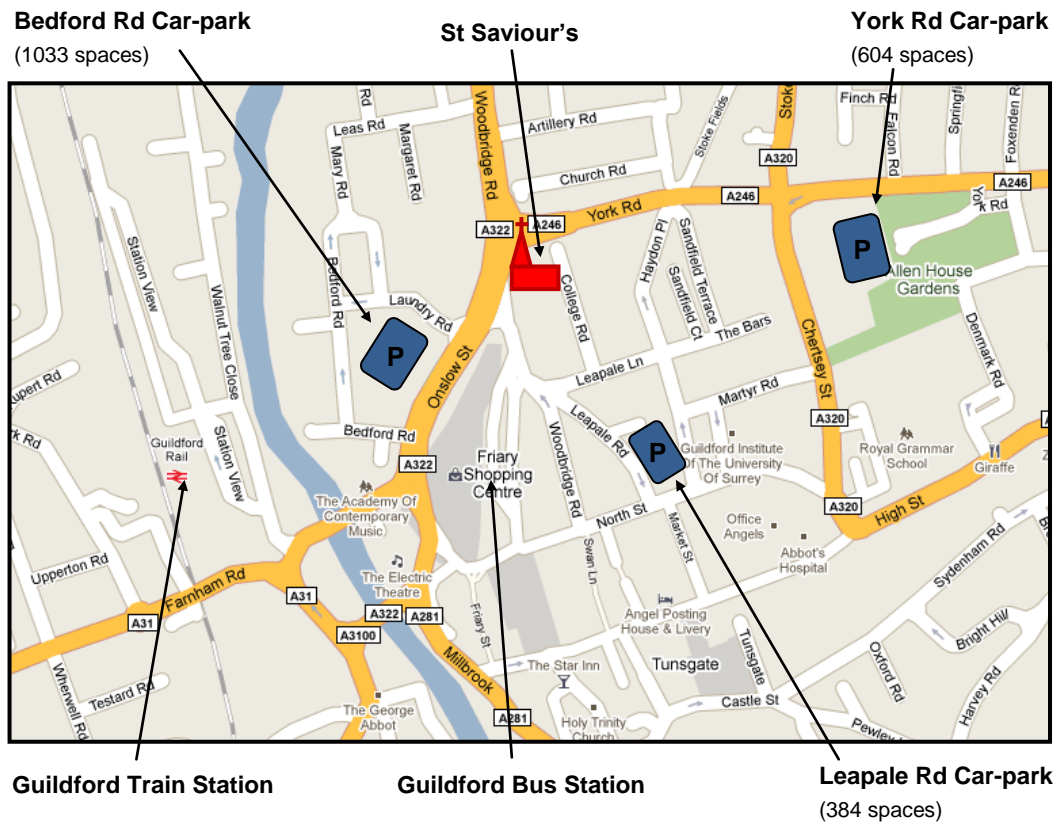

USG Centenary Celebration

Additional Information

St Saviour's is an Anglican Church in the centre of Guildford. Due to its location, the church does not have a car park available for visitors, but instead benefits from many public car parks and park & ride schemes operating locally.

The map below shows the location of St Saviour's and indicates the major car-parks close by and highlights public transport links.

Comprehensive information regarding all car-parks close to St Saviours and directions to the church can be found on their website:

<http://www.st-saviours.org.uk/contact-us/find-us/>

The address of the church is as follows:

St Saviour's Church
Woodbridge Road
Guildford
GU1 4QD

Should you have difficulty finding either the church, or a car-park on the day, please contact James Finch (USG leader) on 07834 467 540 for assistance